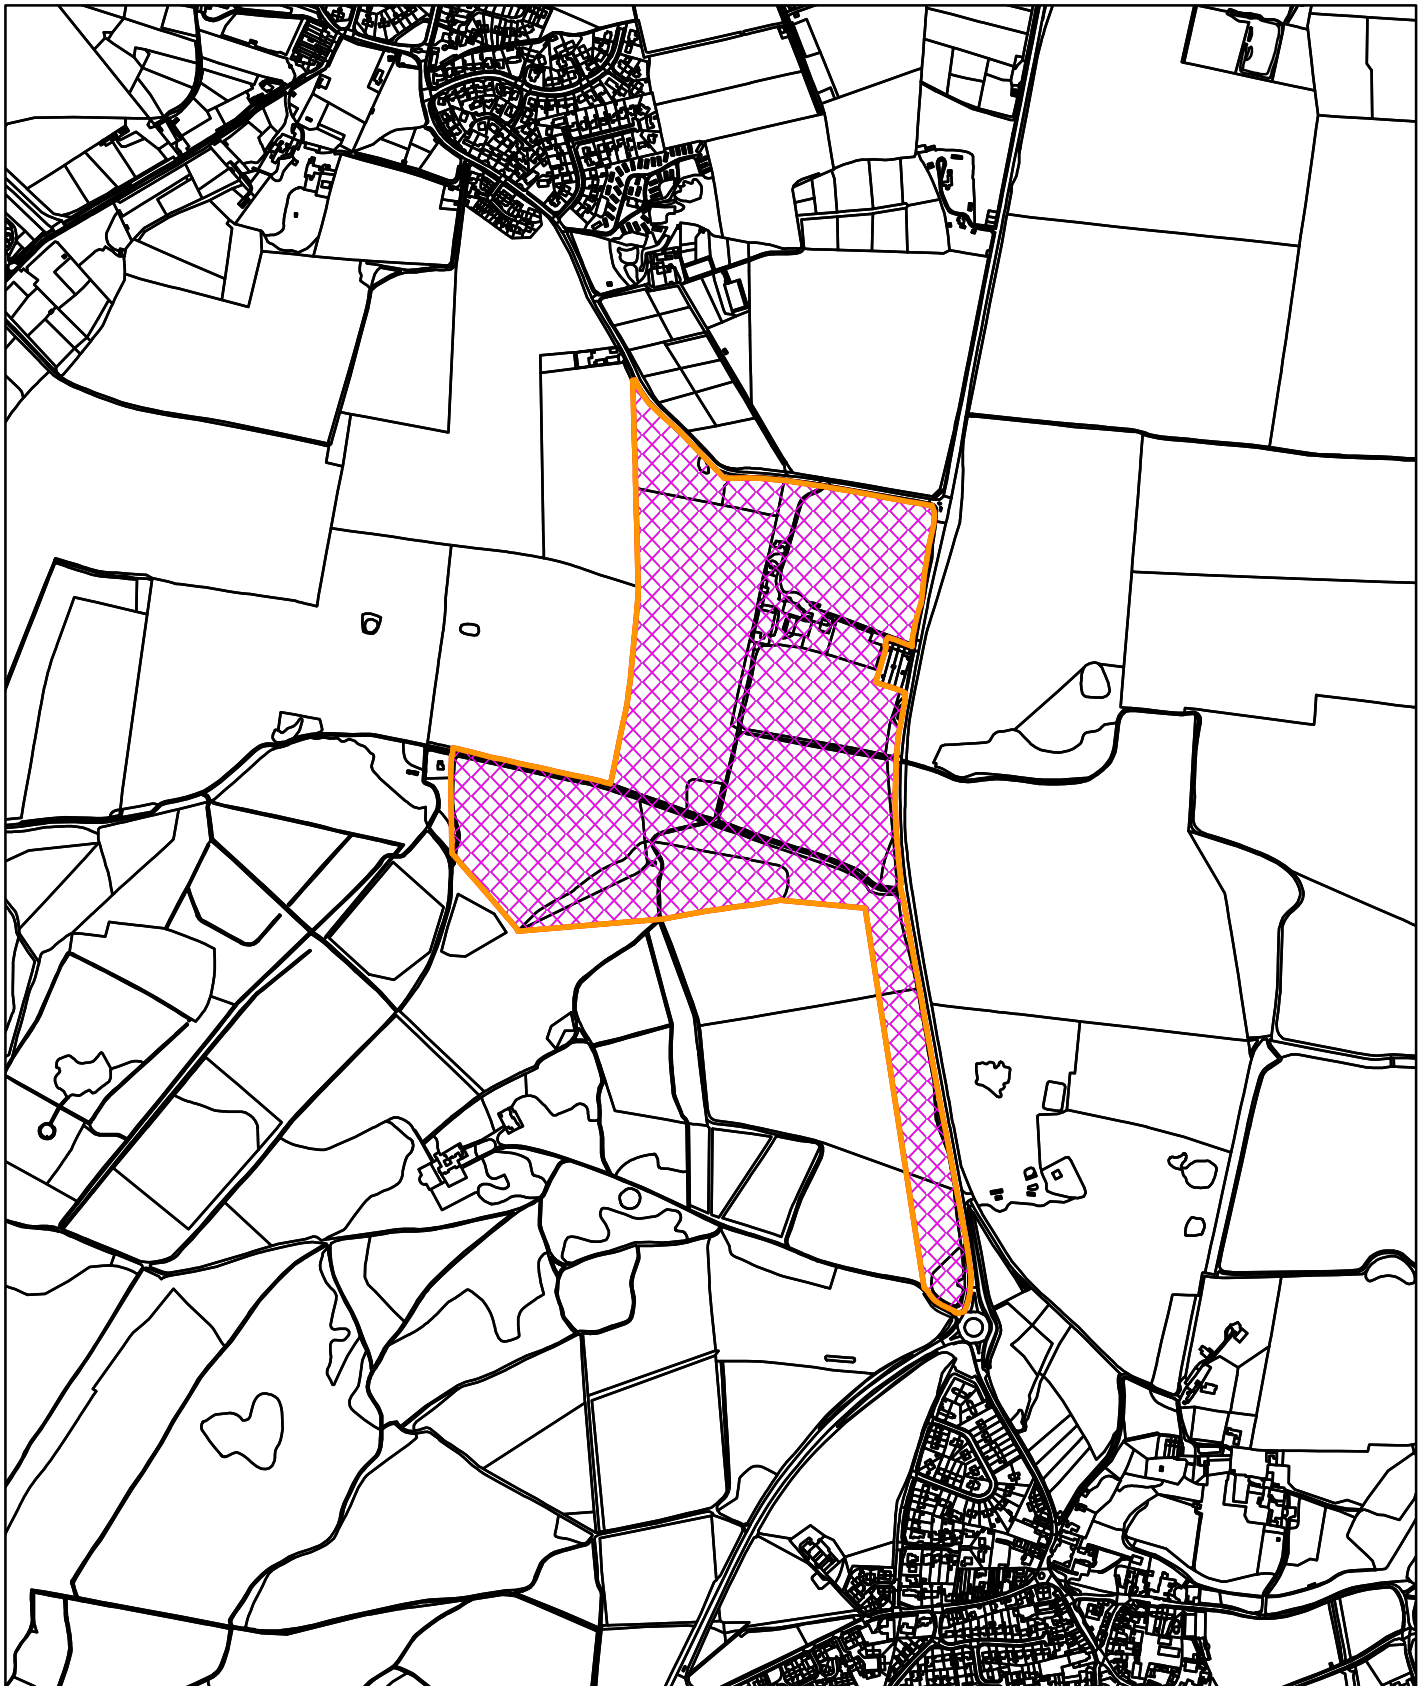

22/01648/FM

Heacham Bottom Farm Lynn Road Heacham Kings Lynn Norfolk PE31 7PQ

© Crown copyright and database rights 2022
Ordnance Survey 100024314

23/03/2023